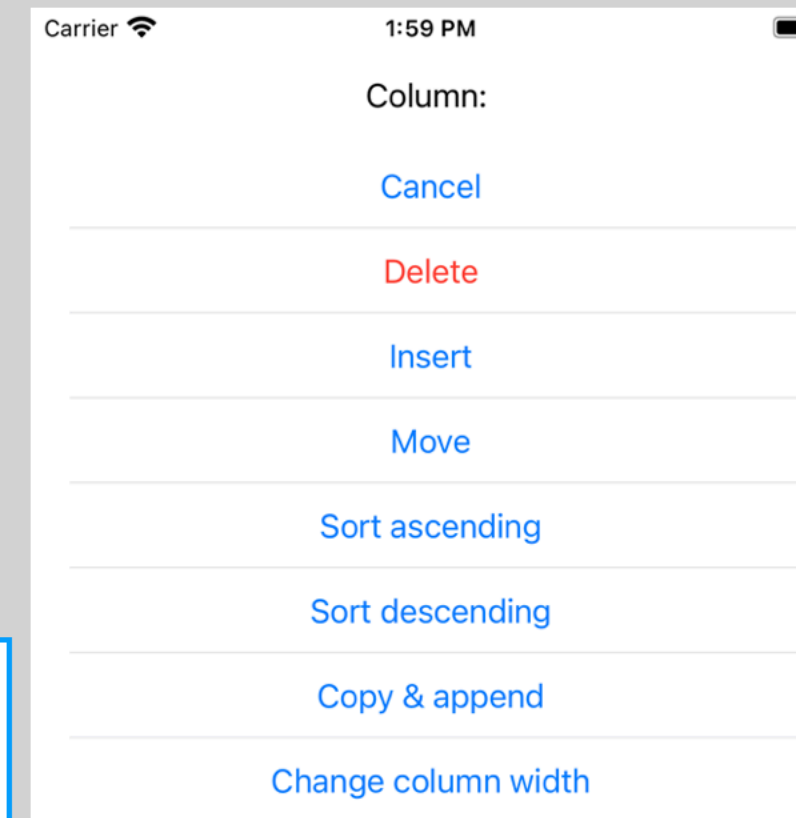

The things to able with table style view.

Long press to edit column.
* Delete, Insert, move, sort, copy
and change column width.

Tap to close this view.

Tap to add column.

Show address book, tap to edit.

Tap to add row.

Long press to edit row.
* Delete, Insert, move and copy.

CAUTION
The editing in table style view accepts to input LF (LF means enter key), but 'Easy Print Address' delete LF when returning to main view.