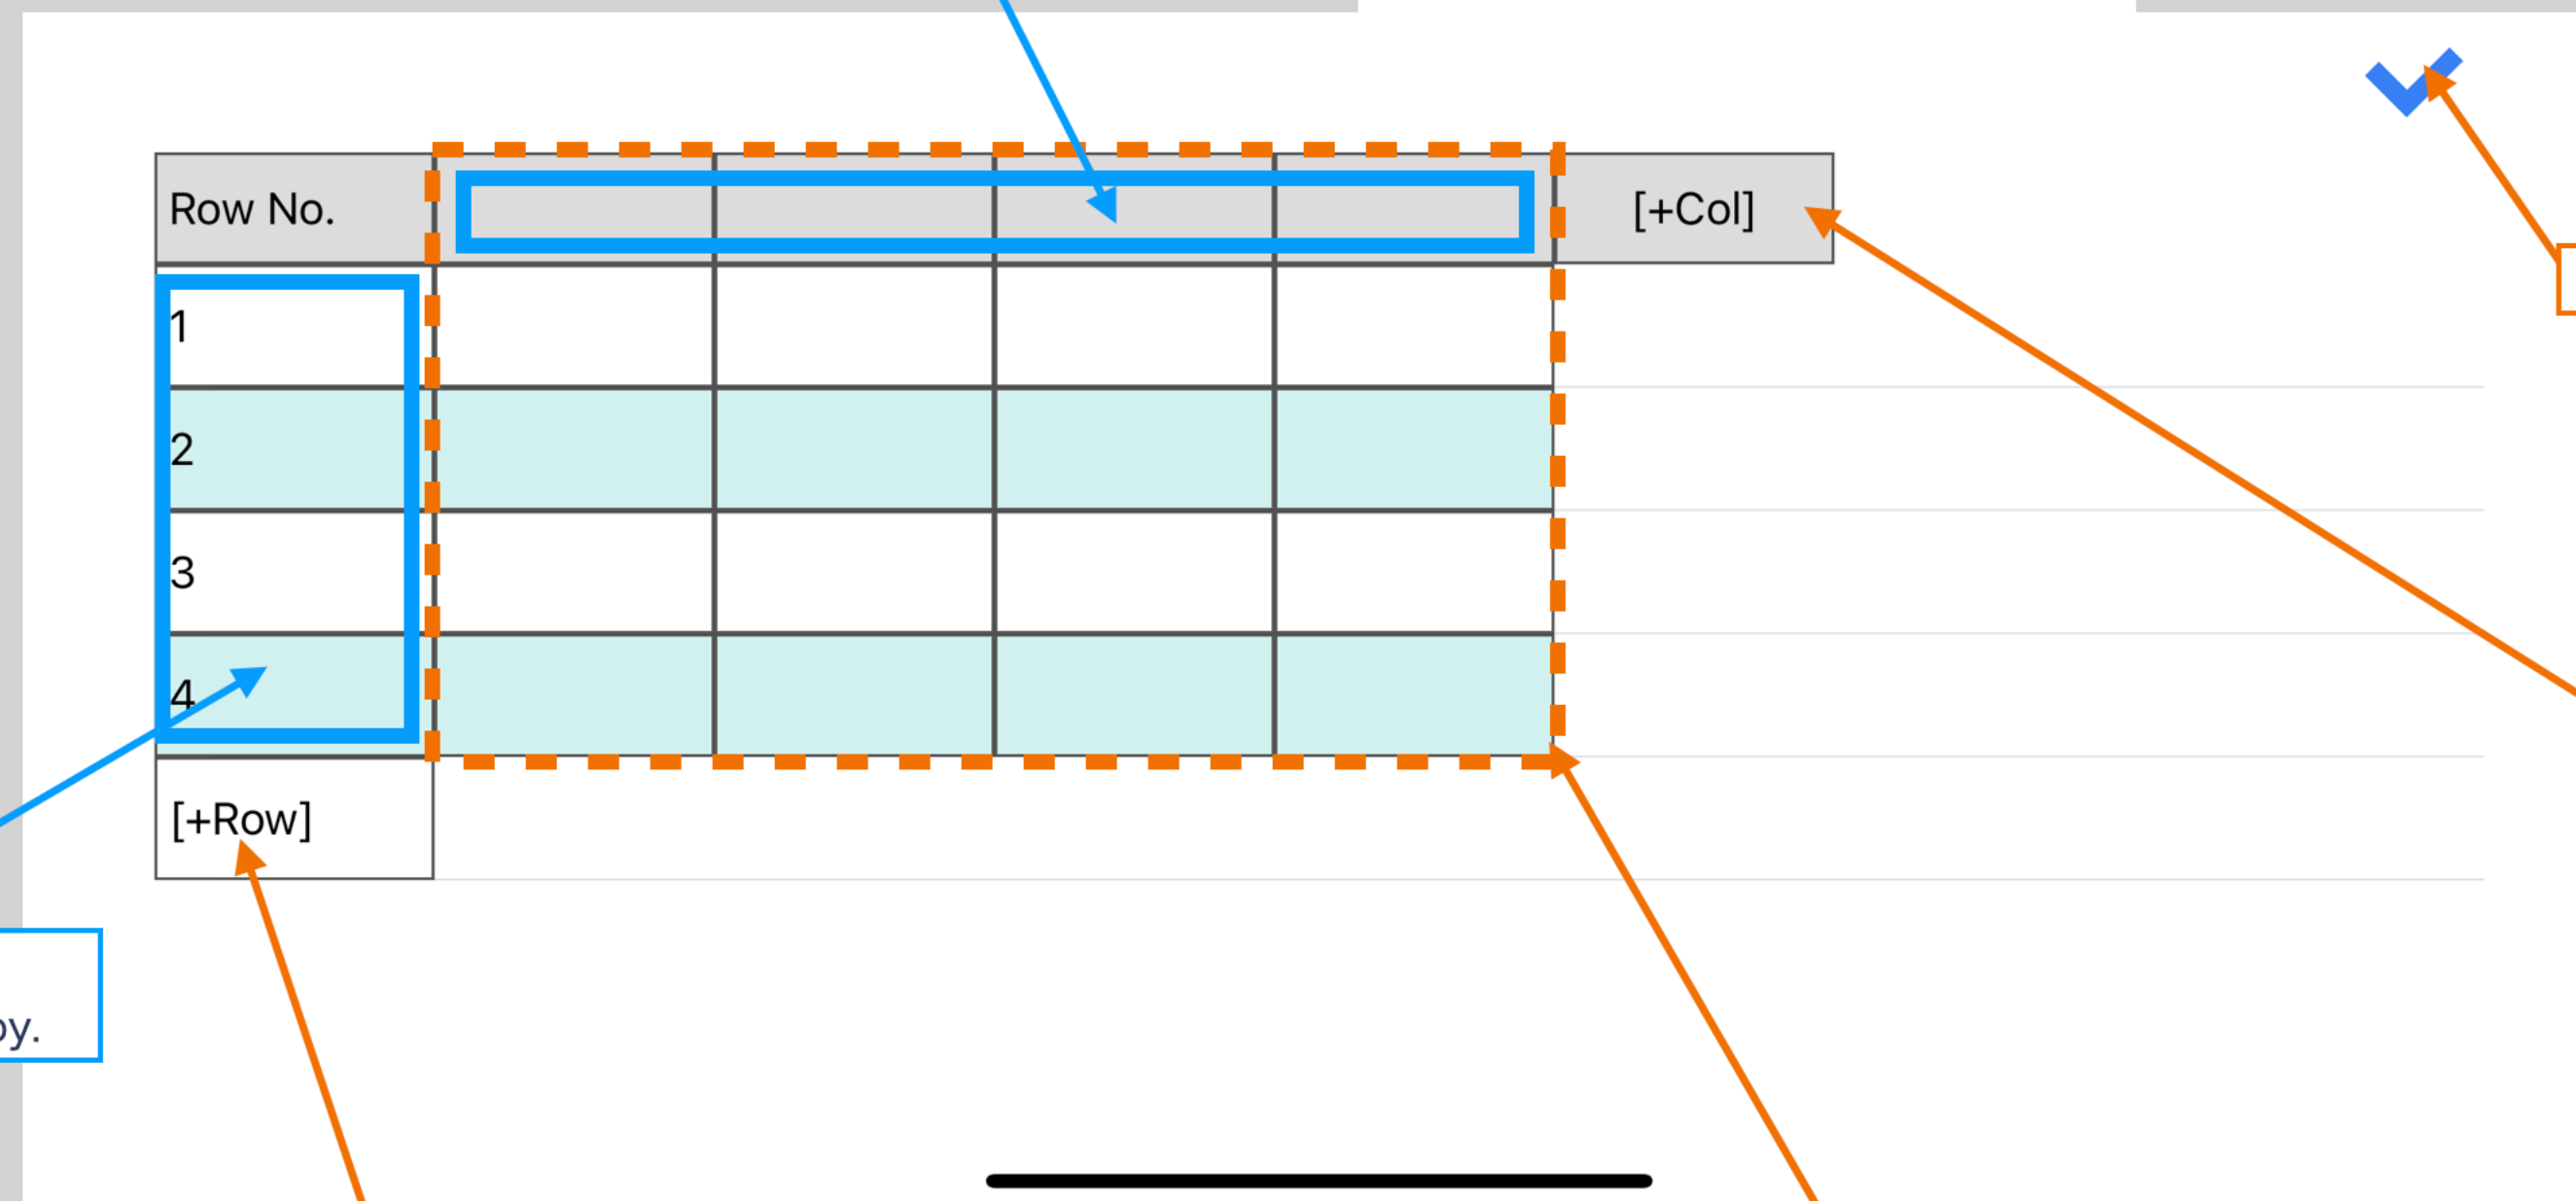

The things to able with table style view.

Long press to edit column.
* Delete, Insert, move, sort, copy
and change column width.

Tap to close this view.

Tap to add column.

Show address book, tap to edit.

Tap to add row.

Long press to edit row.
* Delete, Insert, move and copy.

CAUTION
The editing in table style view accepts to input LF (LF means enter key), but 'Easy Print Address' delete LF when returning to main view.