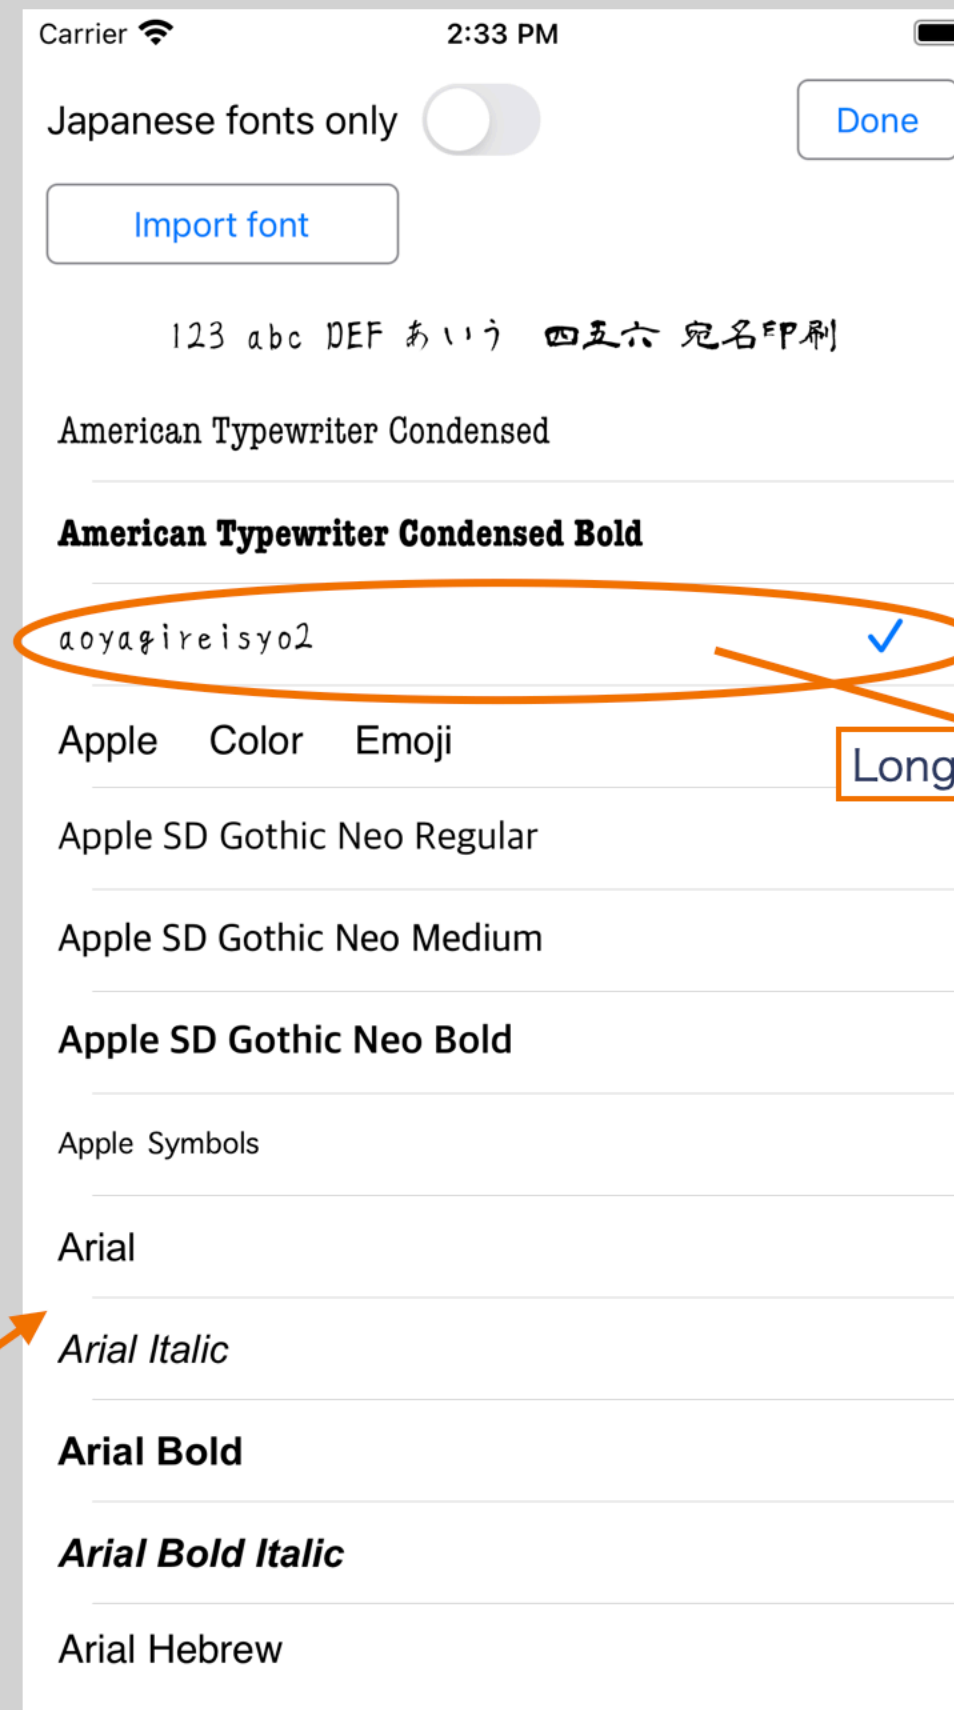

Delete font (V4.1.3 or later)

Imported fonts can be deleted.

[Menu] [Settings] →

Long press imported font.

Tap "Confirm" to delete font.