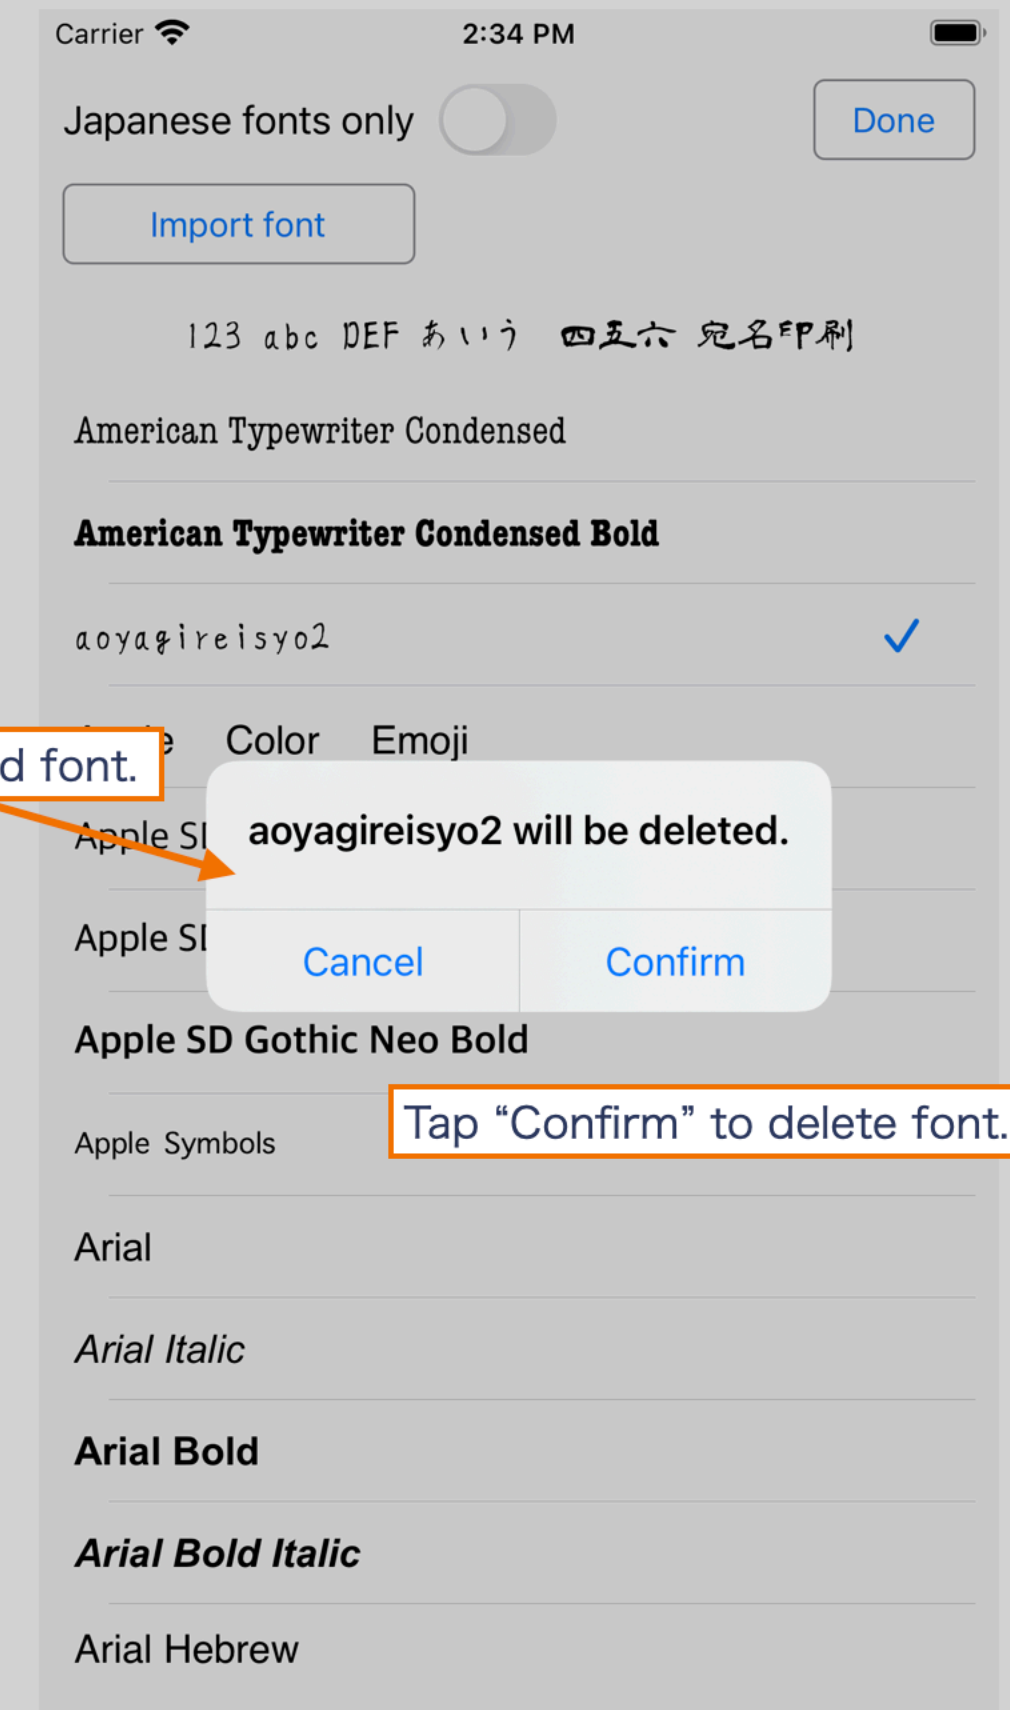

Delete font (V4.1.3 or later)

Imported fonts can be deleted.

[Menu] [Settings] →

Long press imported font.

Tap "Confirm" to delete font.