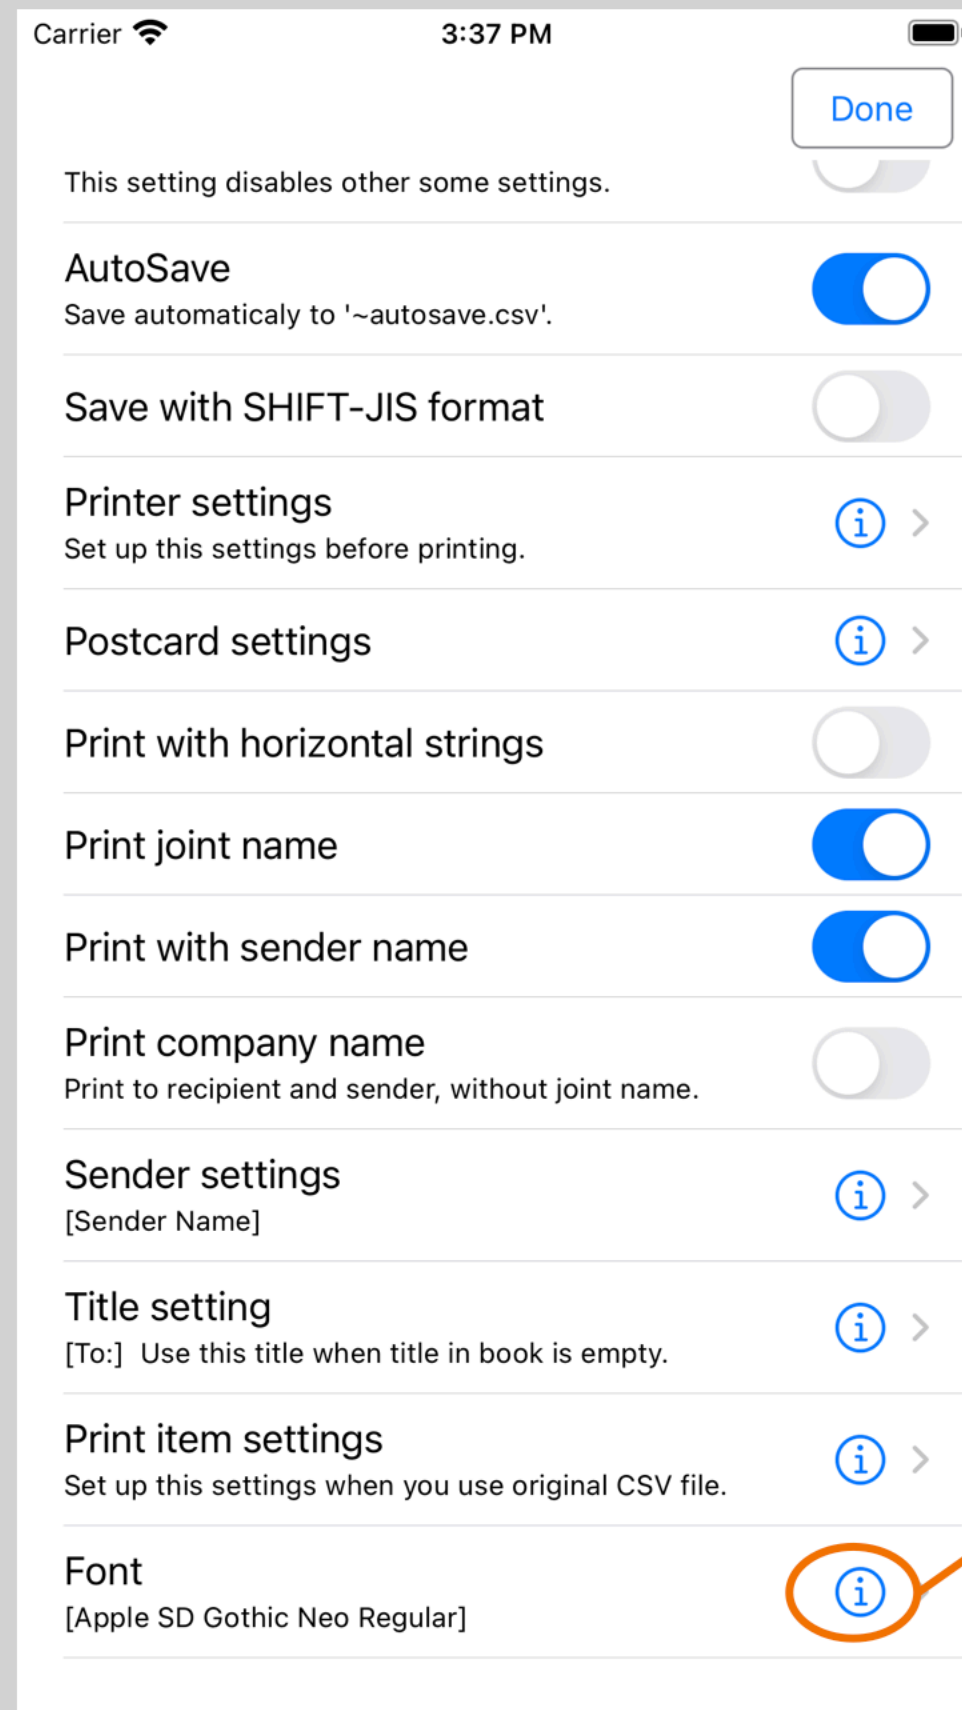

Delete font (V4.1.3 or later)

Imported fonts can be deleted.

[Menu] [Settings] →

Long press imported font.

Tap "Confirm" to delete font.