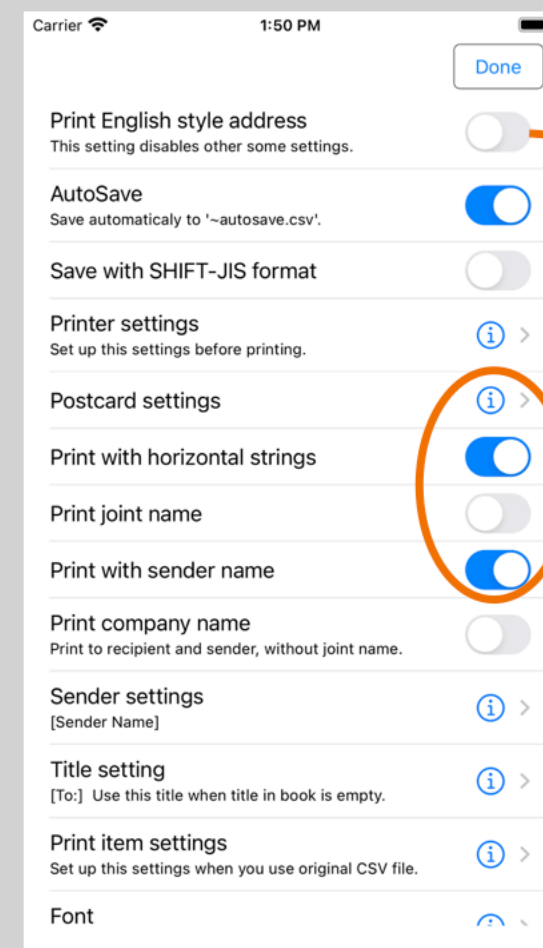

# Difference between "Print English style address" and another one.

Menu→Settings

Turn on the switch

Automatically apply the landscape layout to selected paper size in "Printer settings".

Apply 4 settings to Japanese style postcard.

Turn off the switch

4 settings affect to print image.