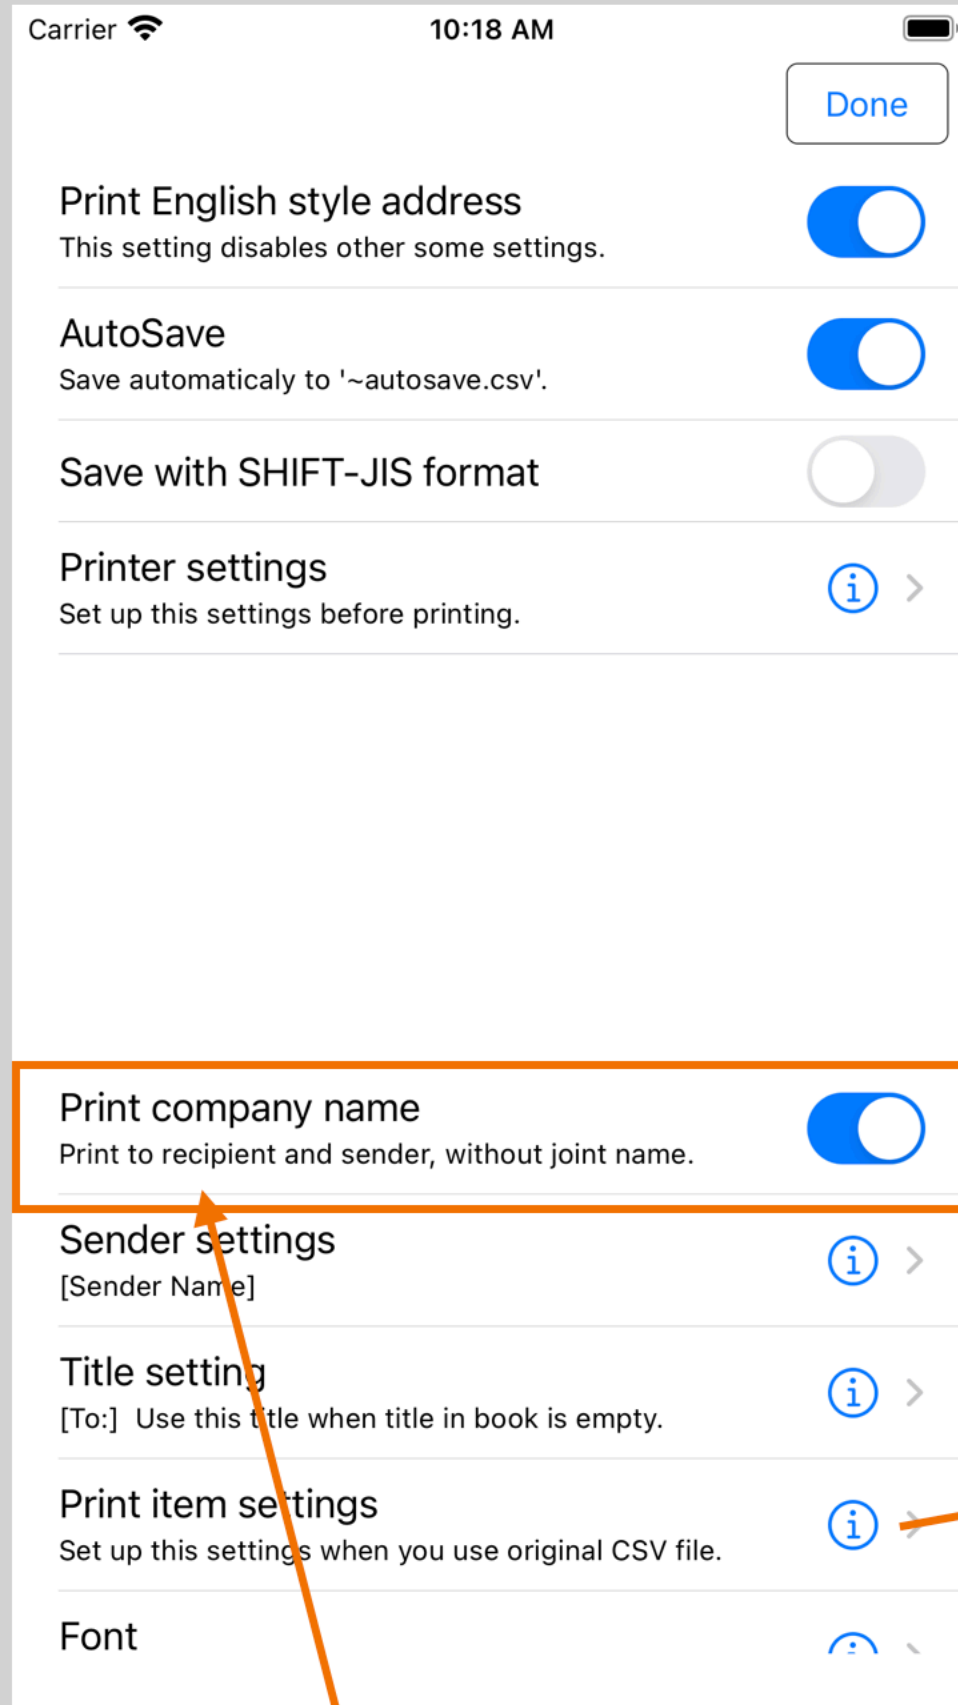

How to print company name.

Turn on Print company name.

In this case, print target for Company is "15.Company".

Print company name to recipient or sender when which one of those company names is filled.