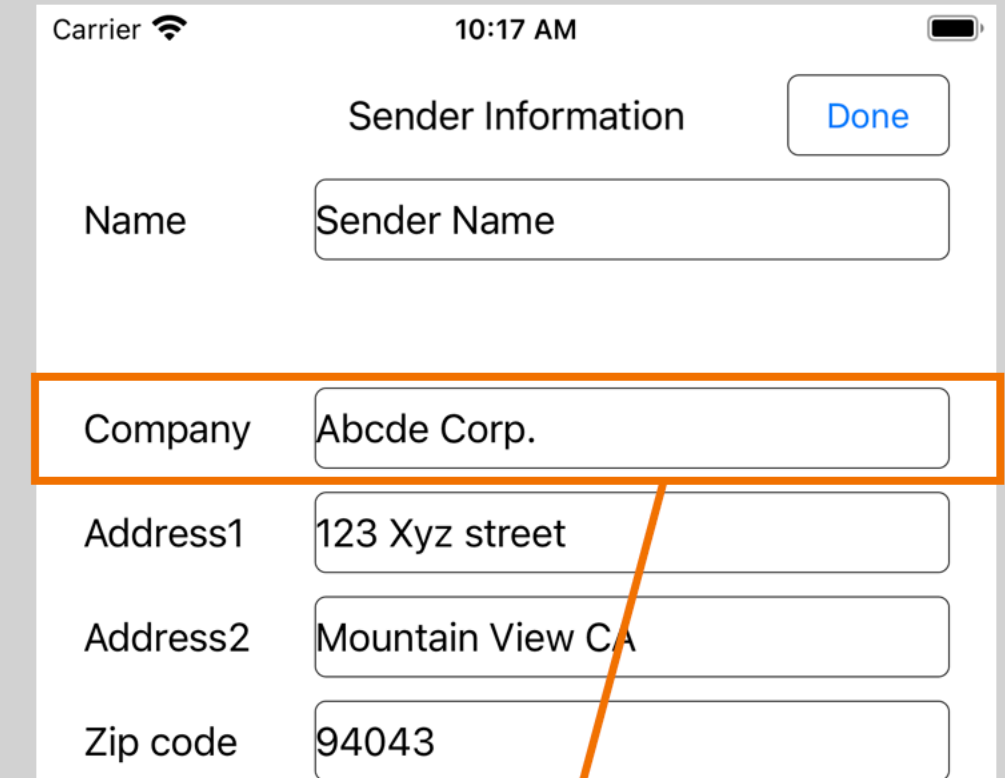

How to print company name.

Turn on Print company name.

In this case, print target for Company is "15.Company".

Print company name to recipient or sender when which one of those company names is filled.