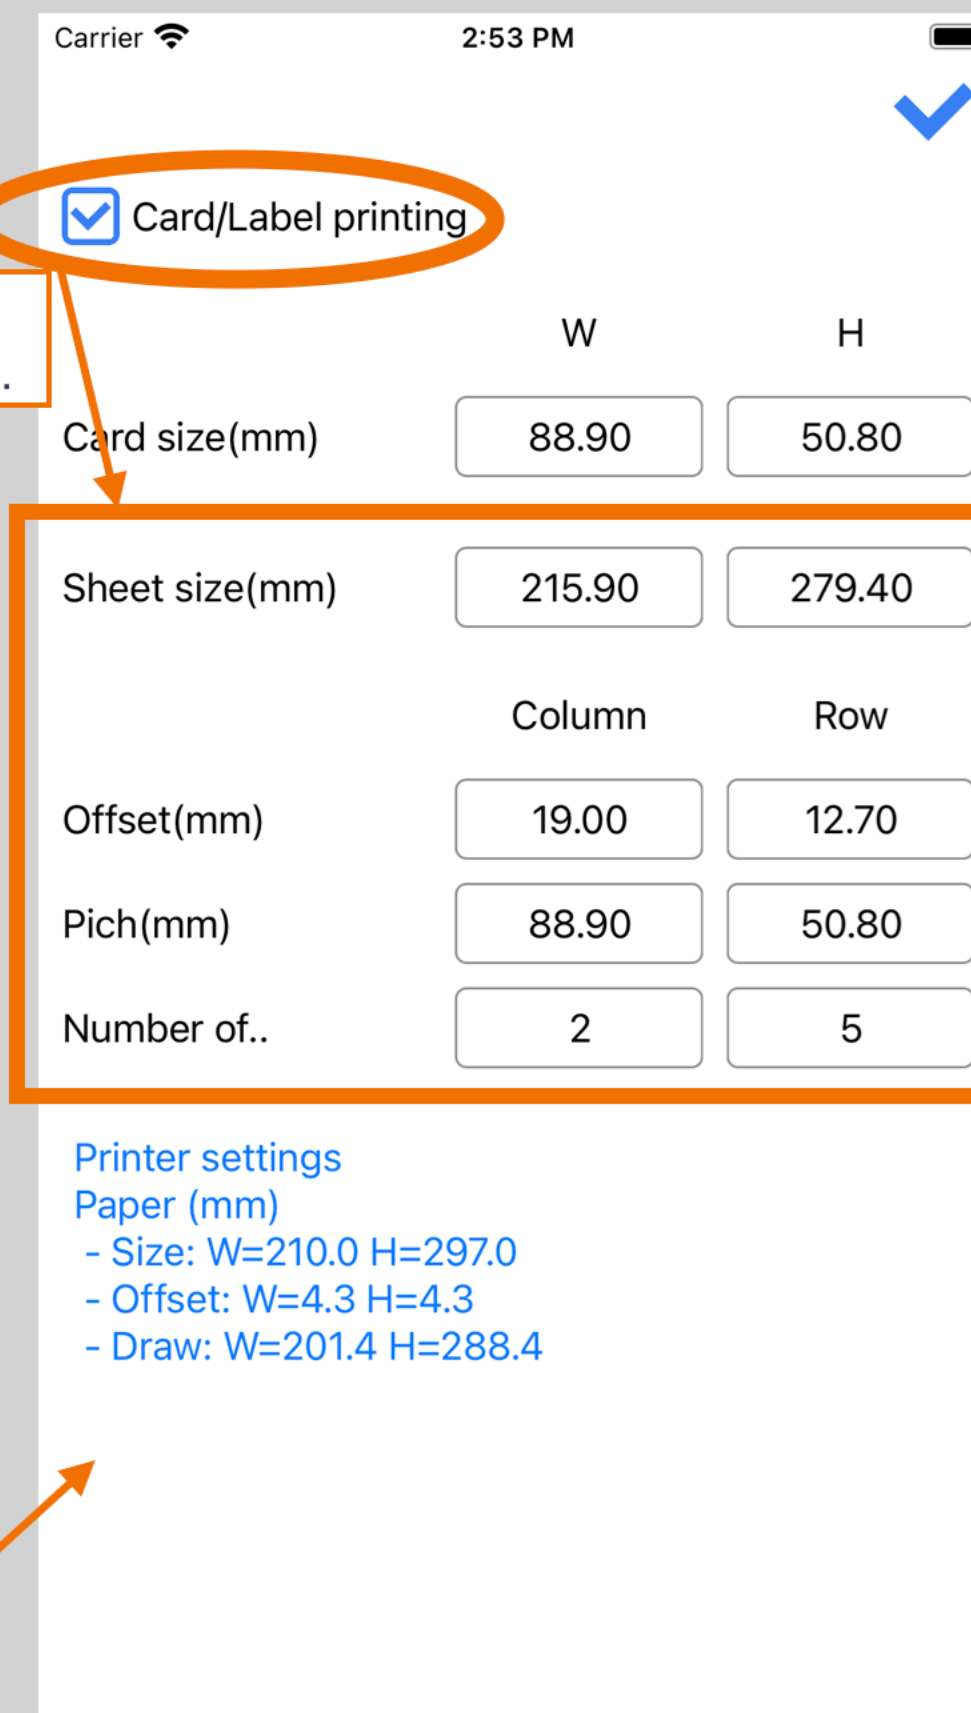

Print business cards

Checked, show/apply settings.

Size of cards.

Settings for a sheet.

Edit text & photo.

Preview for cards.