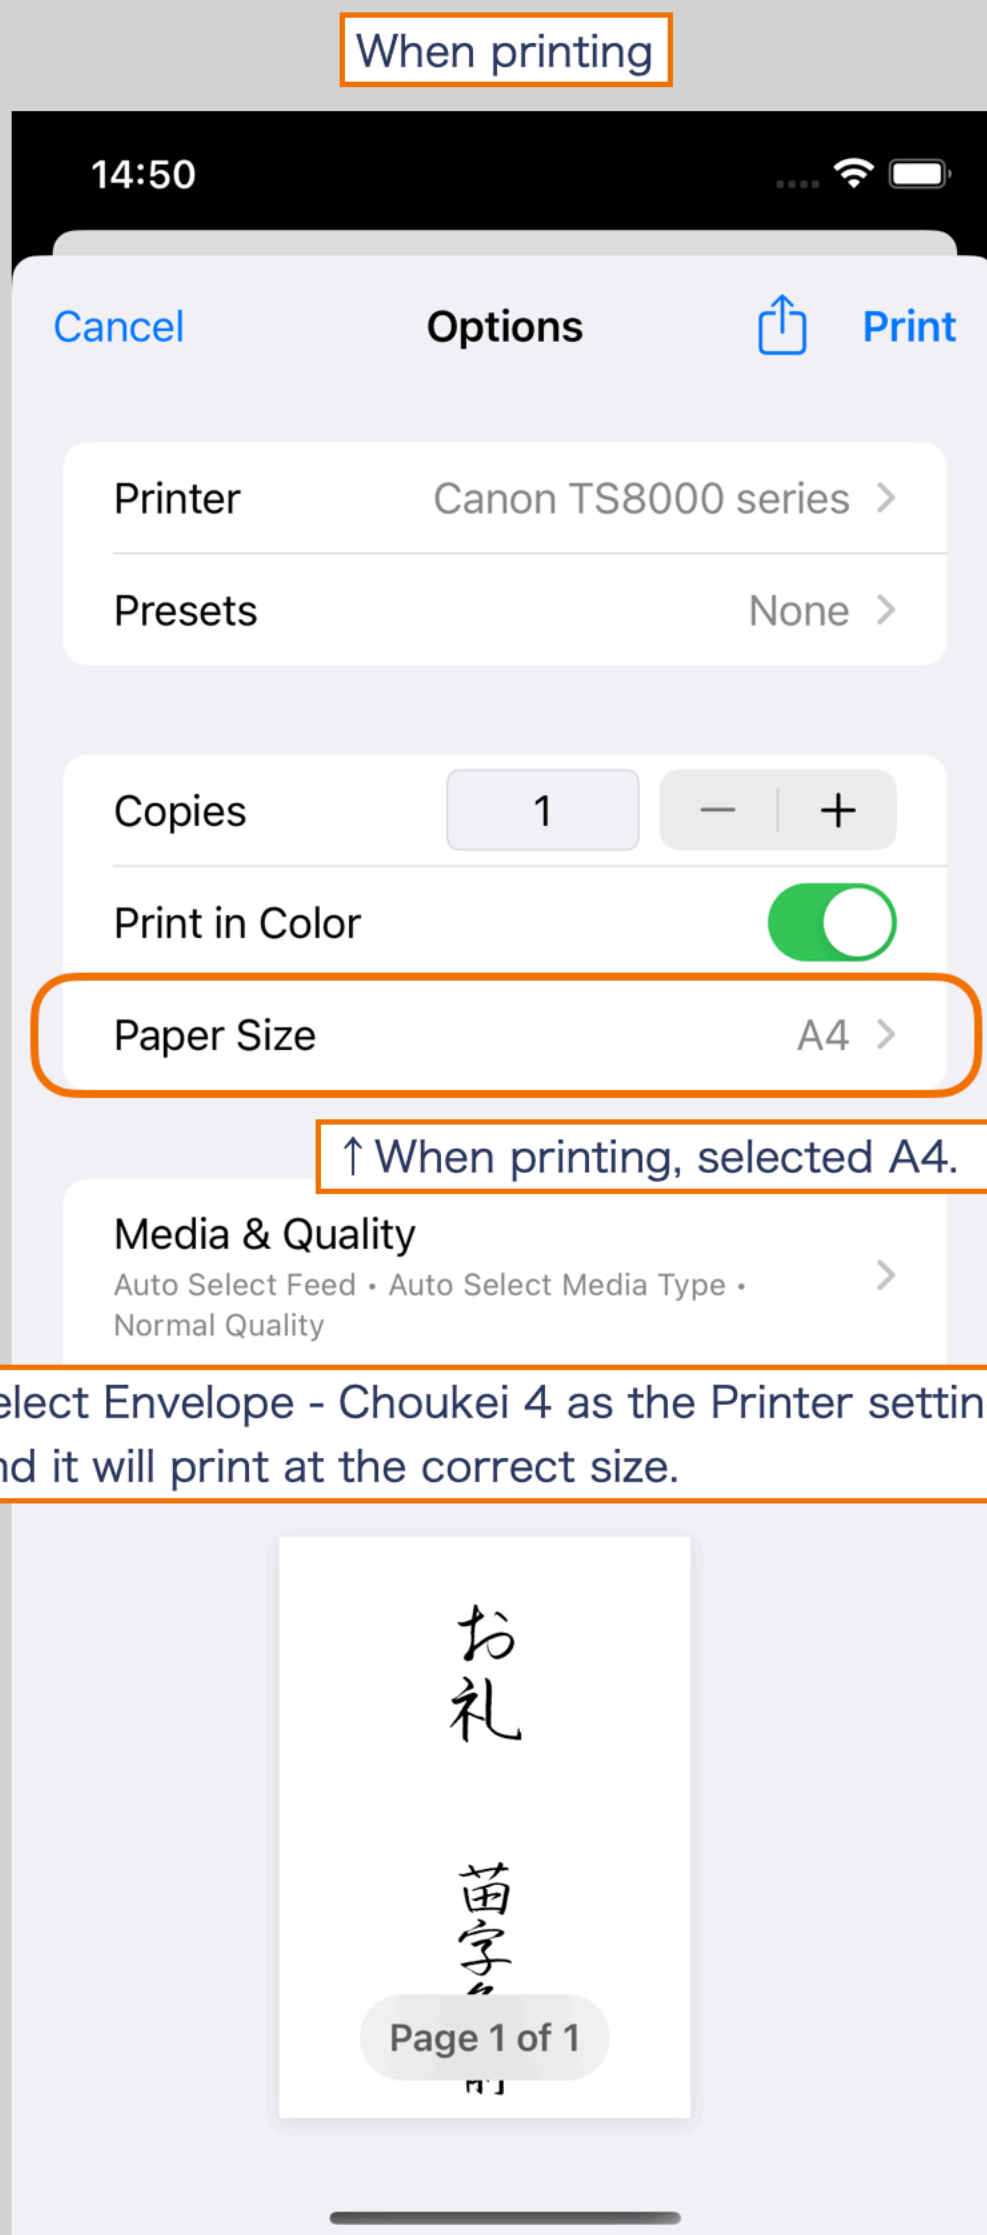

Large printing

↑ When printing, selected A4.

Select Envelope - Choukei 4 as the Printer settings and it will print at the correct size.